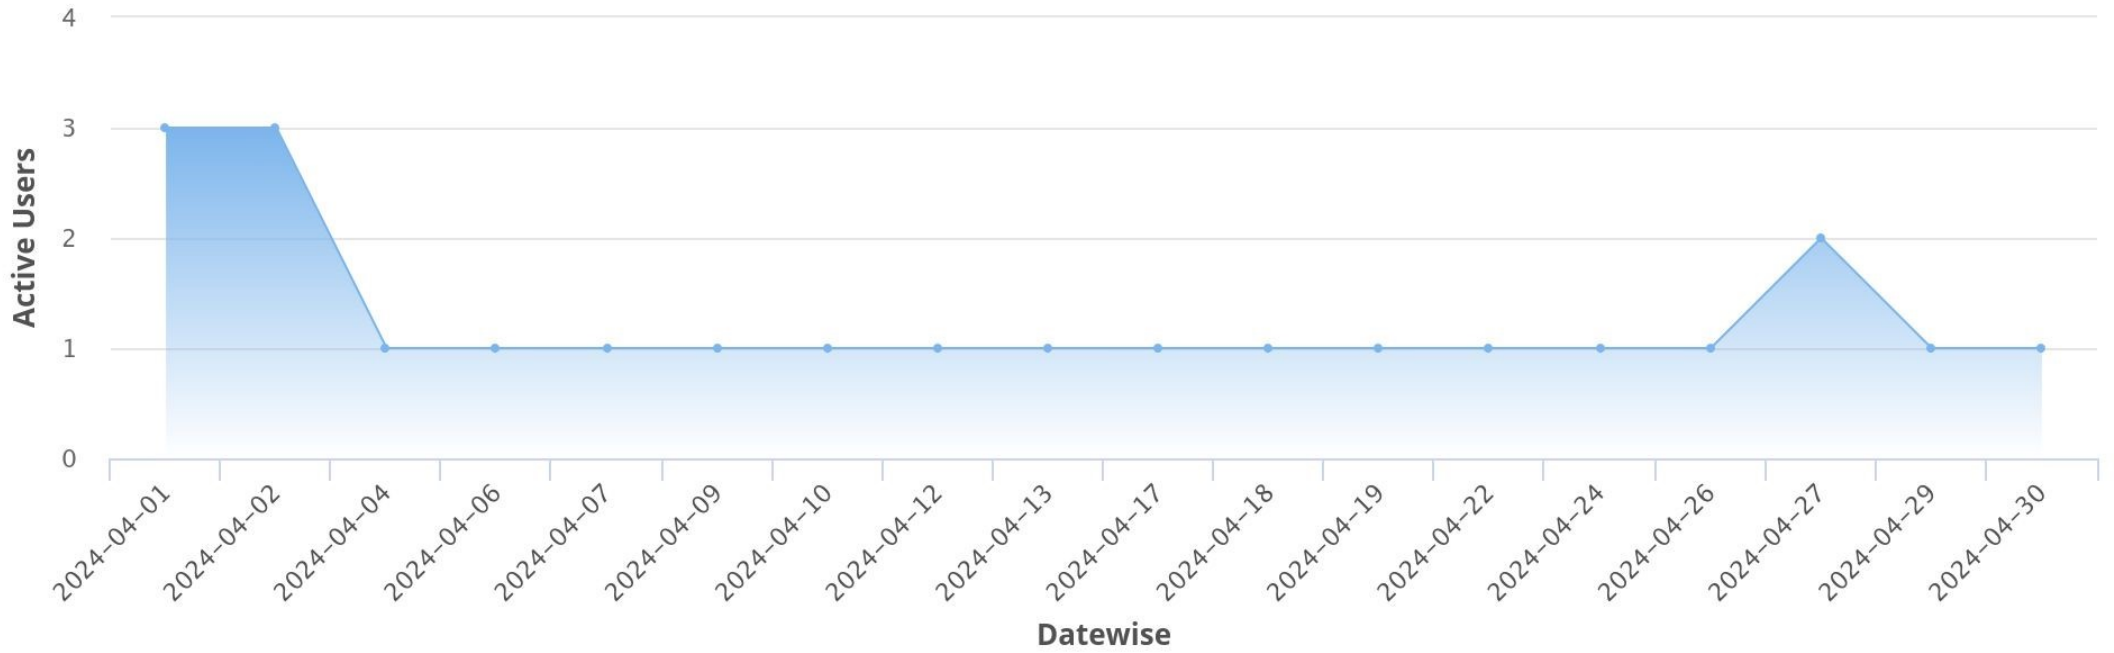

Active Users Report

Time Period: 2023-11-01 to 2023-11-30, Generated: 2024-12-27

Active Users Report

Time Period: 2023-12-01 to 2023-12-31, Generated: 2024-12-28

Active Users Report

Time Period: 2024-01-01 to 2024-01-31, Generated: 2024-12-28

Active Users Report

Time Period: 2024-02-01 to 2024-02-29, Generated: 2024-12-28

Active Users Report

Time Period: 2024-03-01 to 2024-03-31, Generated: 2024-12-28

Active Users Report

Time Period: 2024-04-01 to 2024-04-30, Generated: 2024-12-28

Active Users Report

Time Period: 2024-05-01 to 2024-05-31, Generated: 2024-12-28

Active Users Report

Time Period: 2024-06-01 to 2024-06-30, Generated: 2024-12-28

Activity Report

Time Period: 2024-07-01 to 2024-07-31, Generated: 2024-12-28