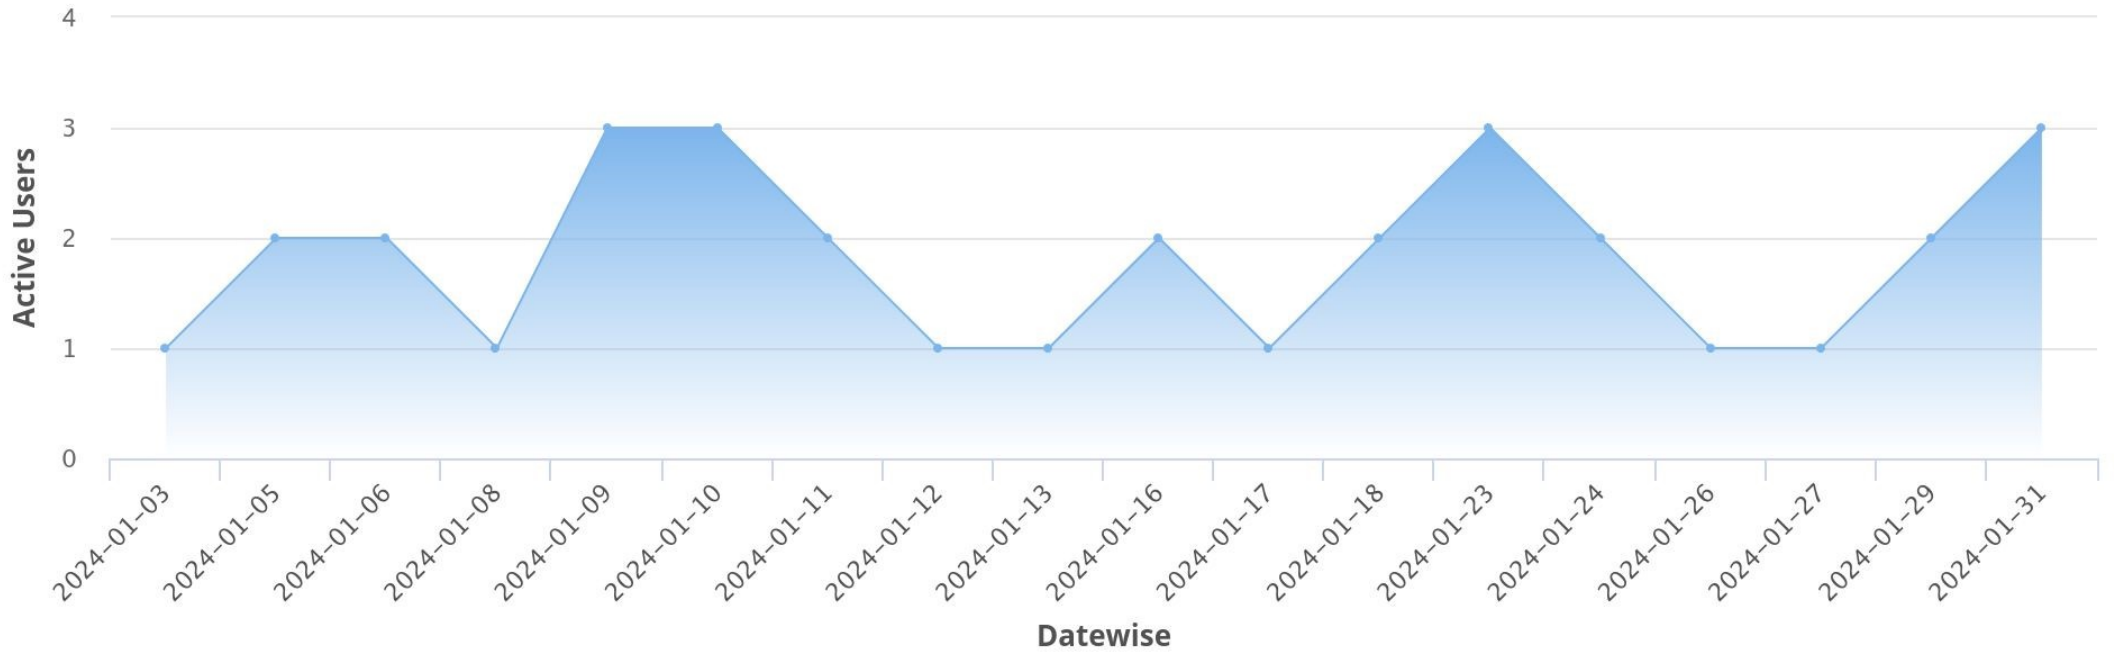

Active Users Report

Time Period: 2023-08-01 to 2023-08-31, Generated: 2024-12-28

Active Users Report

Time Period: 2023-09-01 to 2023-09-30, Generated: 2024-12-28

Active Users Report

Time Period: 2023-10-01 to 2023-10-31, Generated: 2024-12-28

Active Users Report

Time Period: 2023-11-01 to 2023-11-30, Generated: 2024-12-27

Active Users Report

Time Period: 2023-12-01 to 2023-12-31, Generated: 2024-12-28

Active Users Report

Time Period: 2024-01-01 to 2024-01-31, Generated: 2024-12-28

Active Users Report

Time Period: 2024-02-01 to 2024-02-29, Generated: 2024-12-28

Active Users Report

Time Period: 2024-03-01 to 2024-03-31, Generated: 2024-12-28

Active Users Report

Time Period: 2024-04-01 to 2024-04-30, Generated: 2024-12-28

Active Users Report

Time Period: 2024-05-01 to 2024-05-31, Generated: 2024-12-28

Active Users Report

Time Period: 2024-06-01 to 2024-06-30, Generated: 2024-12-28

Activity Report

Time Period: 2024-07-01 to 2024-07-31, Generated: 2024-12-28