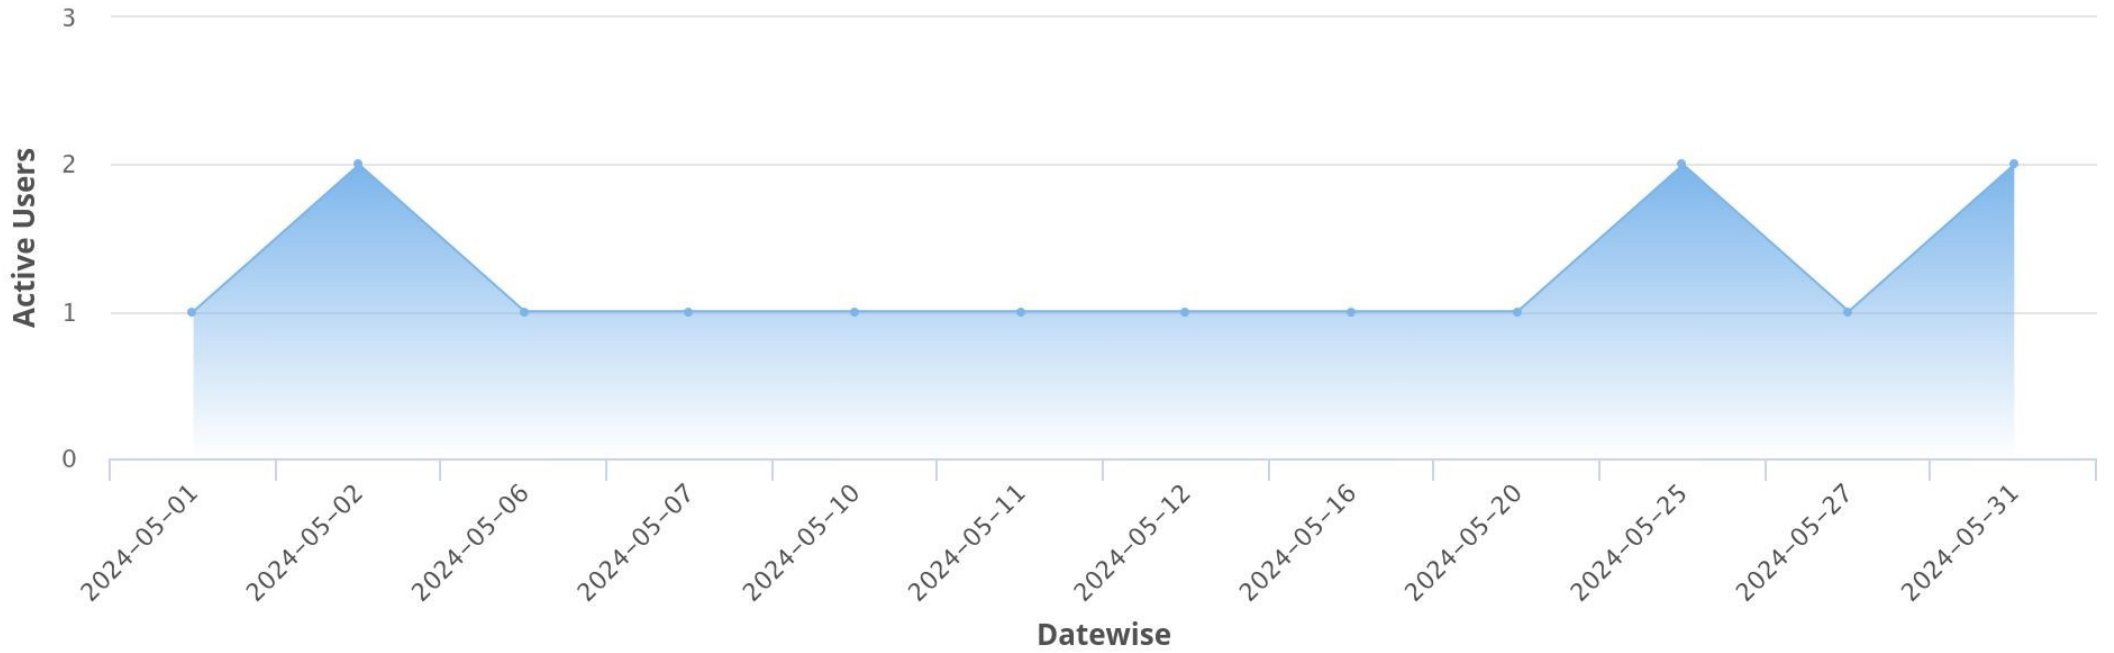

Active Users Report

Time Period: 2023-11-01 to 2023-11-30, Generated: 2024-12-27

Active Users Report

Time Period: 2023-12-01 to 2023-12-31, Generated: 2024-12-28

Active Users Report

Time Period: 2024-01-01 to 2024-01-31, Generated: 2024-12-28

Active Users Report

Time Period: 2024-02-01 to 2024-02-29, Generated: 2024-12-28

Active Users Report

Time Period: 2024-03-01 to 2024-03-31, Generated: 2024-12-28

Active Users Report

Time Period: 2024-04-01 to 2024-04-30, Generated: 2024-12-28

Active Users Report

Time Period: 2024-05-01 to 2024-05-31, Generated: 2024-12-28

Active Users Report

Time Period: 2024-06-01 to 2024-06-30, Generated: 2024-12-28

Activity Report

Time Period: 2024-07-01 to 2024-07-31, Generated: 2024-12-28