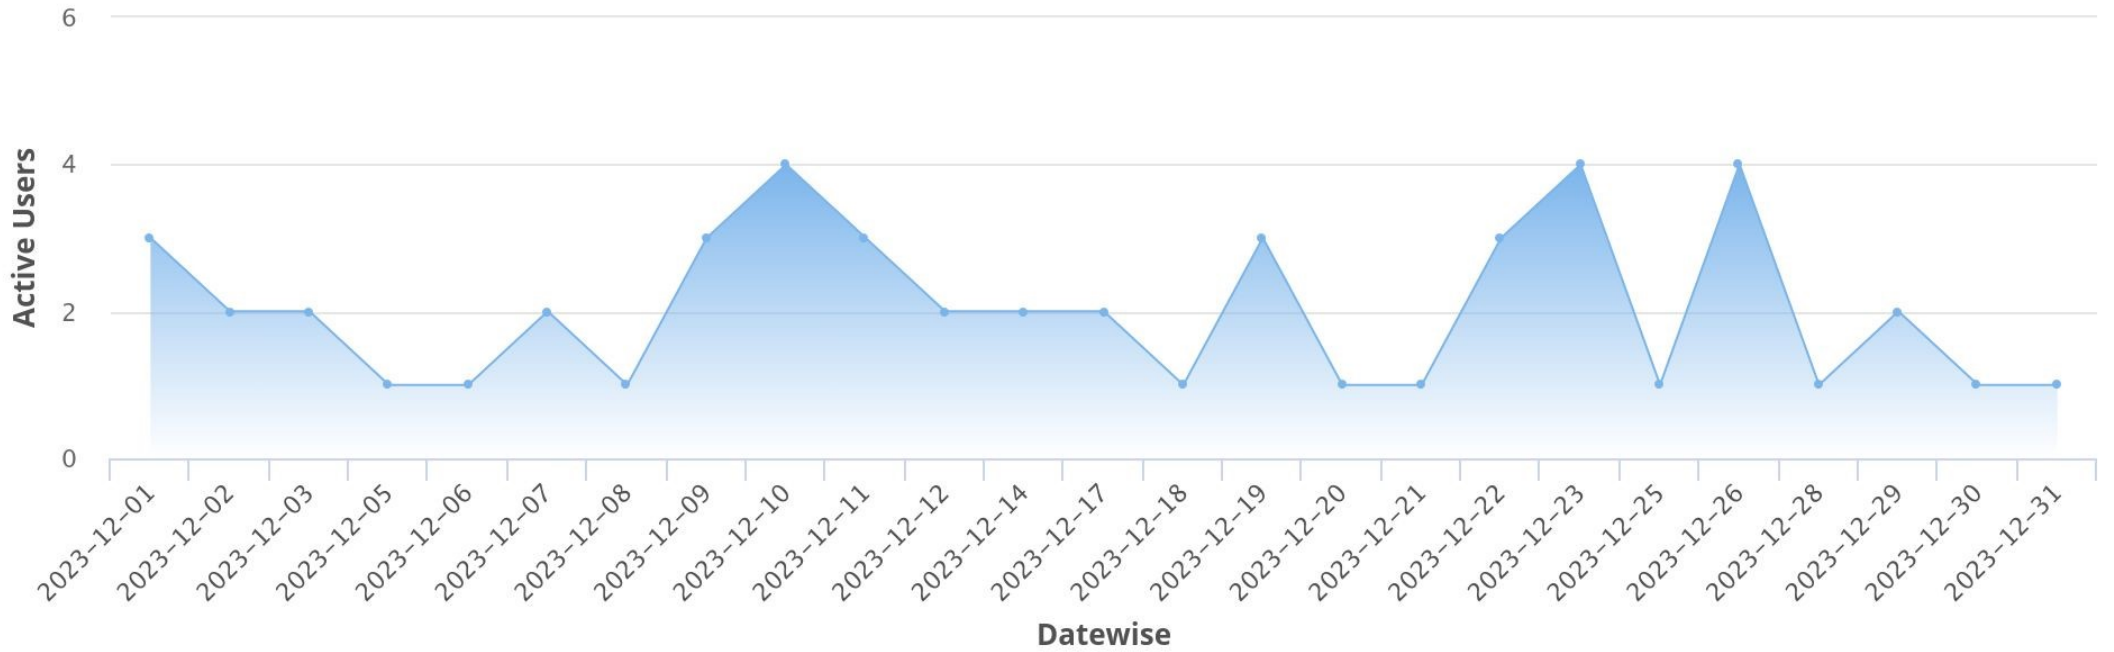

Active Users Report

Time Period: 2023-08-01 to 2023-08-31, Generated: 2024-12-28

Active Users Report

Time Period: 2023-09-01 to 2023-09-30, Generated: 2024-12-28

Active Users Report

Time Period: 2023-10-01 to 2023-10-31, Generated: 2024-12-28

Active Users Report

Time Period: 2023-11-01 to 2023-11-30, Generated: 2024-12-27

Active Users Report

Time Period: 2023-12-01 to 2023-12-31, Generated: 2024-12-28

Active Users Report

Time Period: 2024-01-01 to 2024-01-31, Generated: 2024-12-28

Active Users Report

Time Period: 2024-02-01 to 2024-02-29, Generated: 2024-12-28

Active Users Report

Time Period: 2024-03-01 to 2024-03-31, Generated: 2024-12-28

Active Users Report

Time Period: 2024-04-01 to 2024-04-30, Generated: 2024-12-28

Active Users Report

Time Period: 2024-05-01 to 2024-05-31, Generated: 2024-12-28

Active Users Report

Time Period: 2024-06-01 to 2024-06-30, Generated: 2024-12-28

Activity Report

Time Period: 2024-07-01 to 2024-07-31, Generated: 2024-12-28