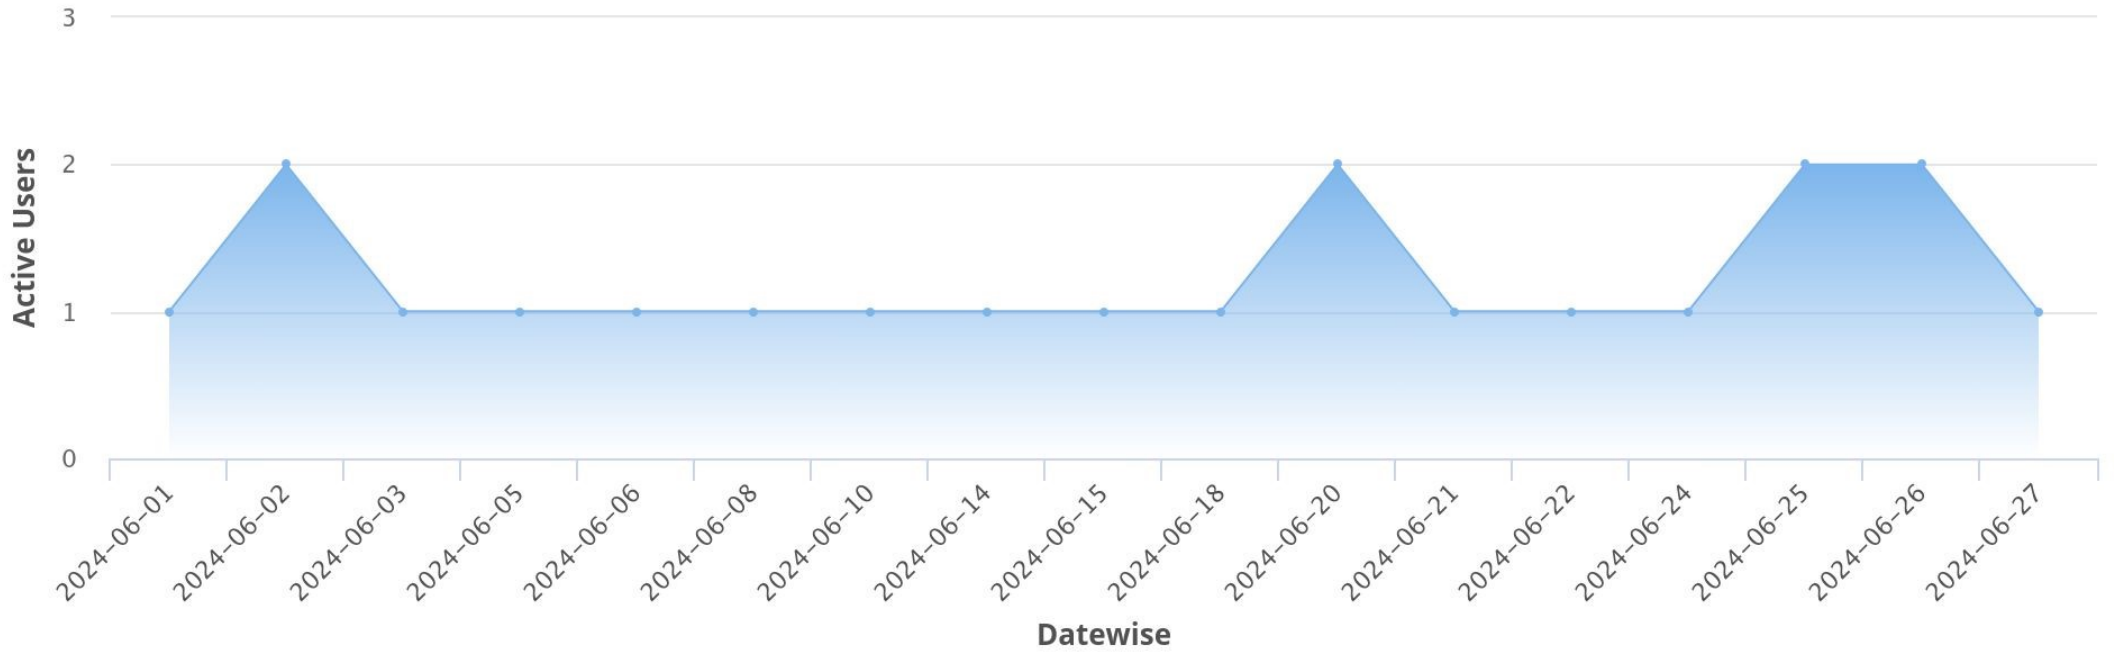

Active Users Report

Time Period: 2023-11-01 to 2023-11-30, Generated: 2024-12-27

Active Users Report

Time Period: 2023-12-01 to 2023-12-31, Generated: 2024-12-28

Active Users Report

Time Period: 2024-01-01 to 2024-01-31, Generated: 2024-12-28

Active Users Report

Time Period: 2024-02-01 to 2024-02-29, Generated: 2024-12-28

Active Users Report

Time Period: 2024-03-01 to 2024-03-31, Generated: 2024-12-28

Active Users Report

Time Period: 2024-04-01 to 2024-04-30, Generated: 2024-12-28

Active Users Report

Time Period: 2024-05-01 to 2024-05-31, Generated: 2024-12-28

Active Users Report

Time Period: 2024-06-01 to 2024-06-30, Generated: 2024-12-28

Activity Report

Time Period: 2024-07-01 to 2024-07-31, Generated: 2024-12-28