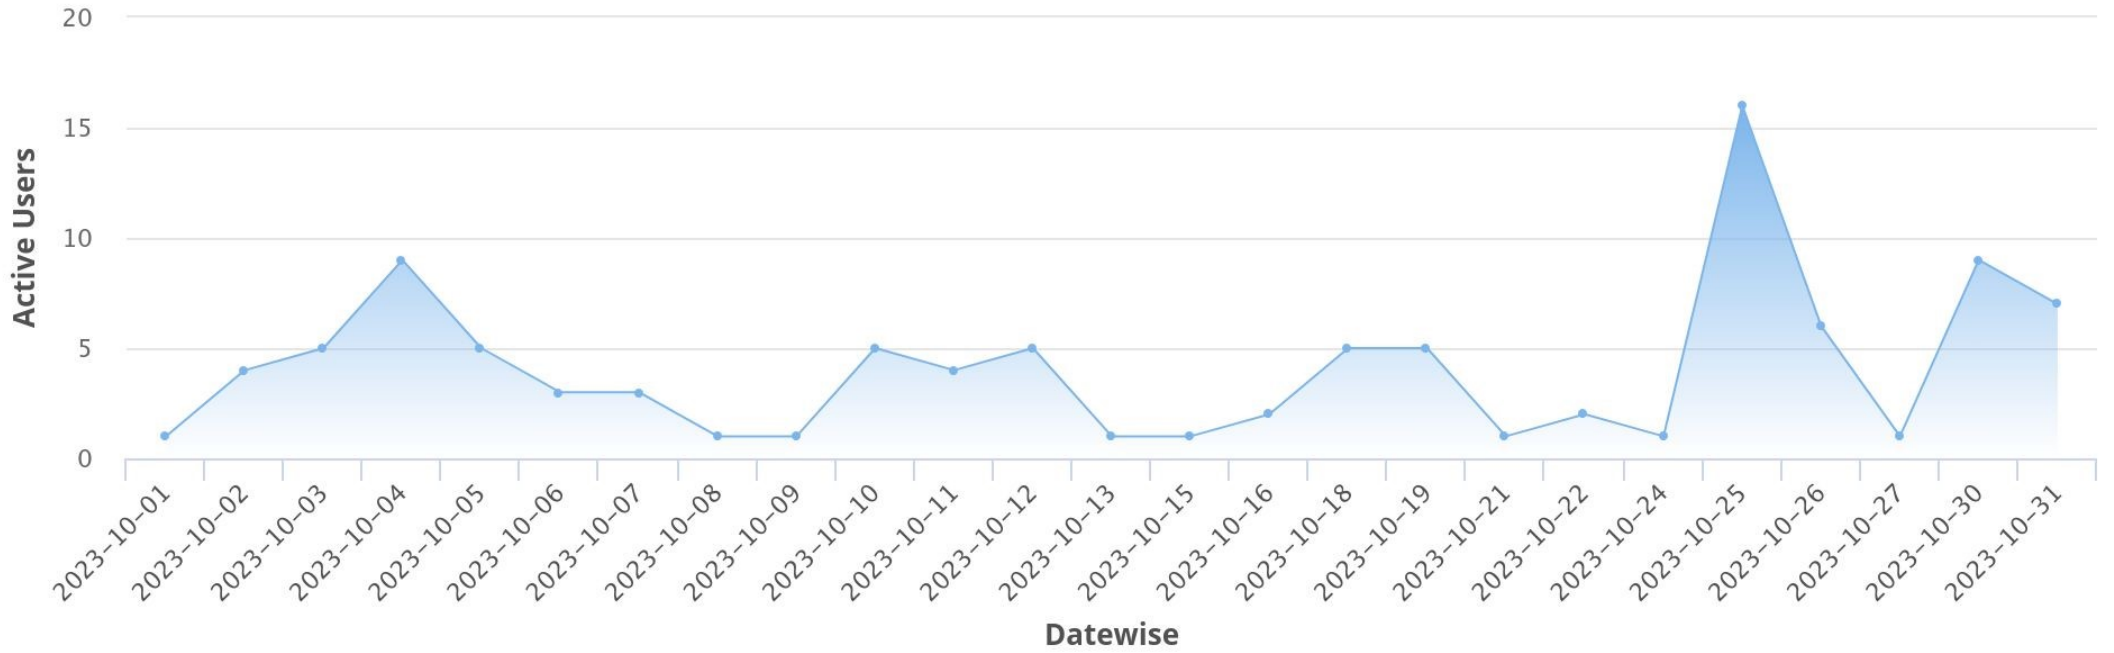

Active Users Report

Time Period: 2023-08-01 to 2023-08-31, Generated: 2024-12-28

Active Users Report

Time Period: 2023-09-01 to 2023-09-30, Generated: 2024-12-28

Active Users Report

Time Period: 2023-10-01 to 2023-10-31, Generated: 2024-12-28

Active Users Report

Time Period: 2023-11-01 to 2023-11-30, Generated: 2024-12-27

Active Users Report

Time Period: 2023-12-01 to 2023-12-31, Generated: 2024-12-28

Active Users Report

Time Period: 2024-01-01 to 2024-01-31, Generated: 2024-12-28

Active Users Report

Time Period: 2024-02-01 to 2024-02-29, Generated: 2024-12-28

Active Users Report

Time Period: 2024-03-01 to 2024-03-31, Generated: 2024-12-28

Active Users Report

Time Period: 2024-04-01 to 2024-04-30, Generated: 2024-12-28

Active Users Report

Time Period: 2024-05-01 to 2024-05-31, Generated: 2024-12-28

Active Users Report

Time Period: 2024-06-01 to 2024-06-30, Generated: 2024-12-28

Activity Report

Time Period: 2024-07-01 to 2024-07-31, Generated: 2024-12-28