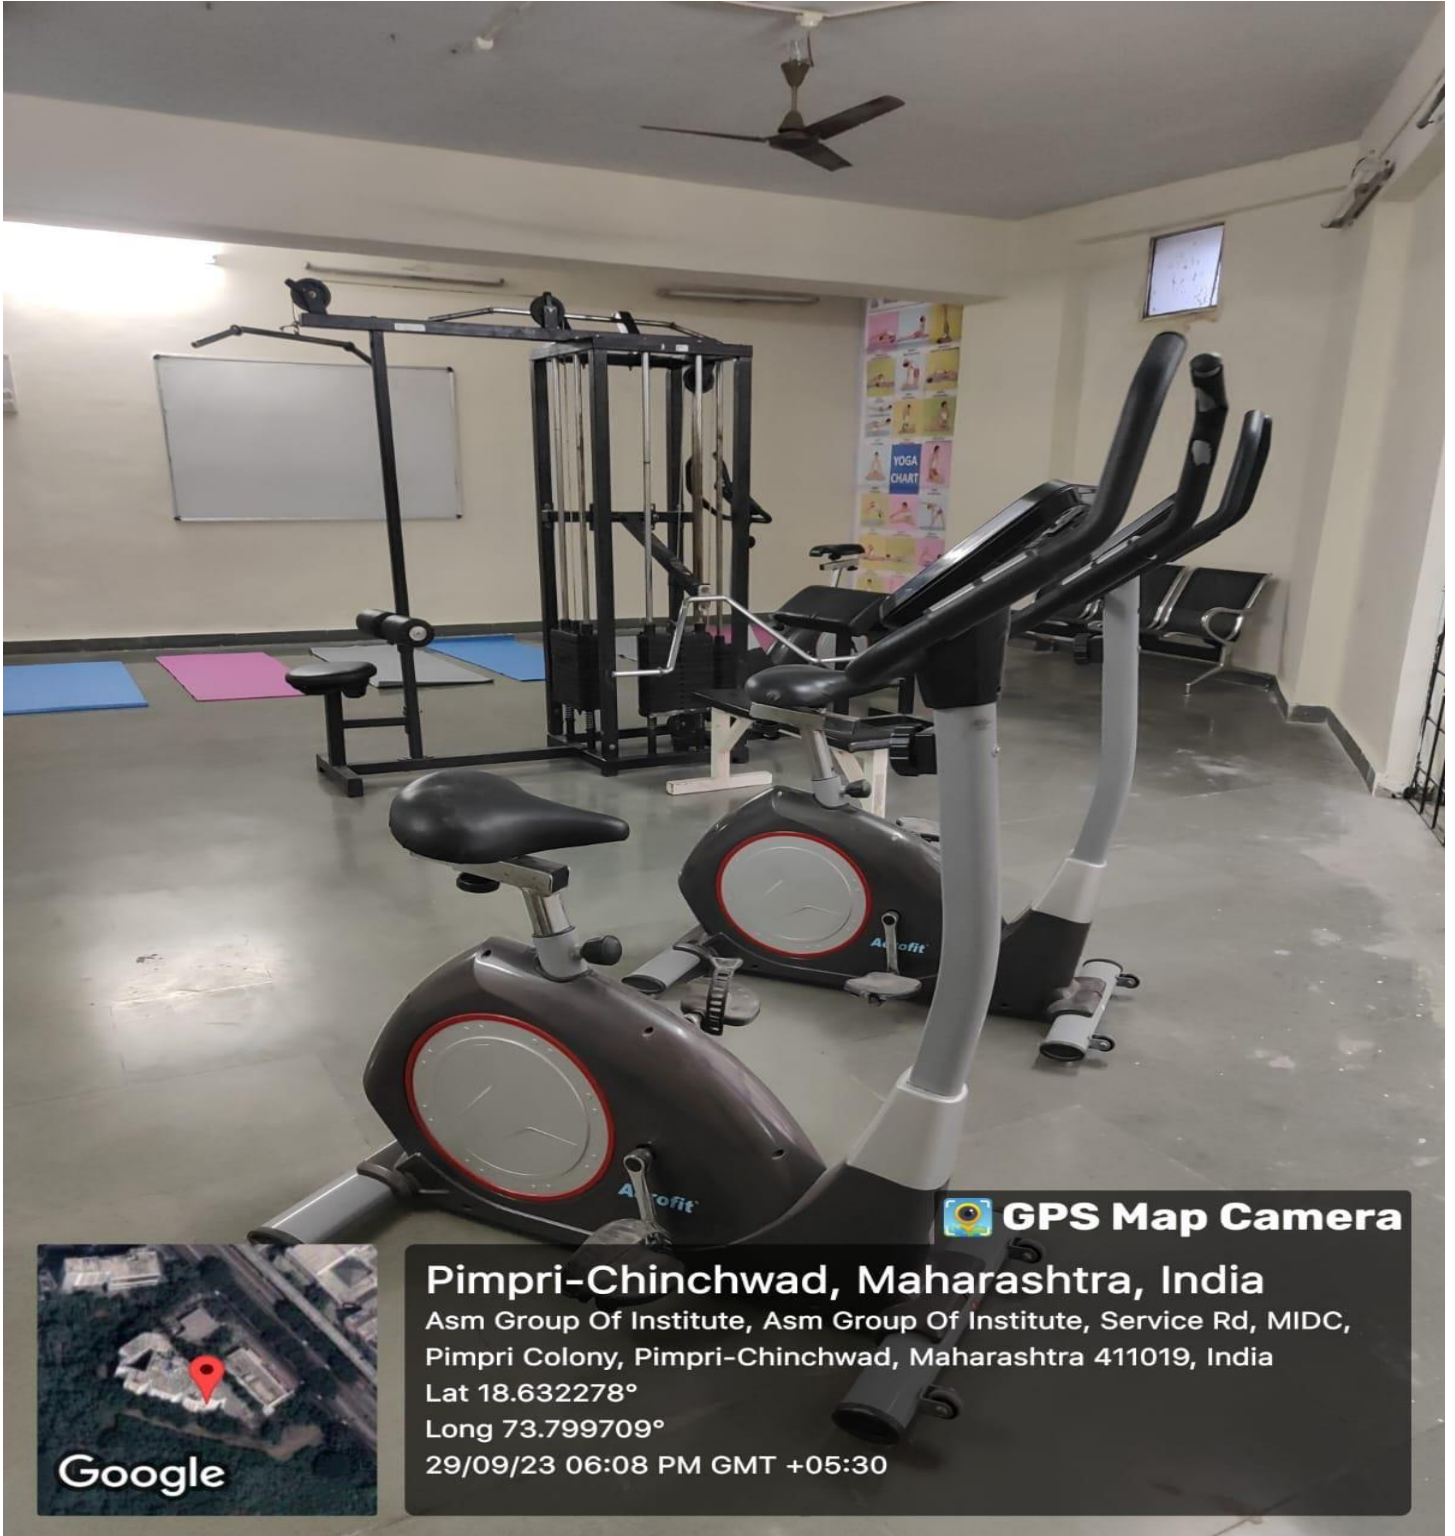

GPS Map Camera

Pimpri-Chinchwad, Maharashtra, India

Asm Group Of Institute, Asm Group Of Institute, Service Rd, MIDC,
Pimpri Colony, Pimpri-Chinchwad, Maharashtra 411019, India

Lat 18.632278°

Long 73.799709°

29/09/23 06:08 PM GMT +05:30