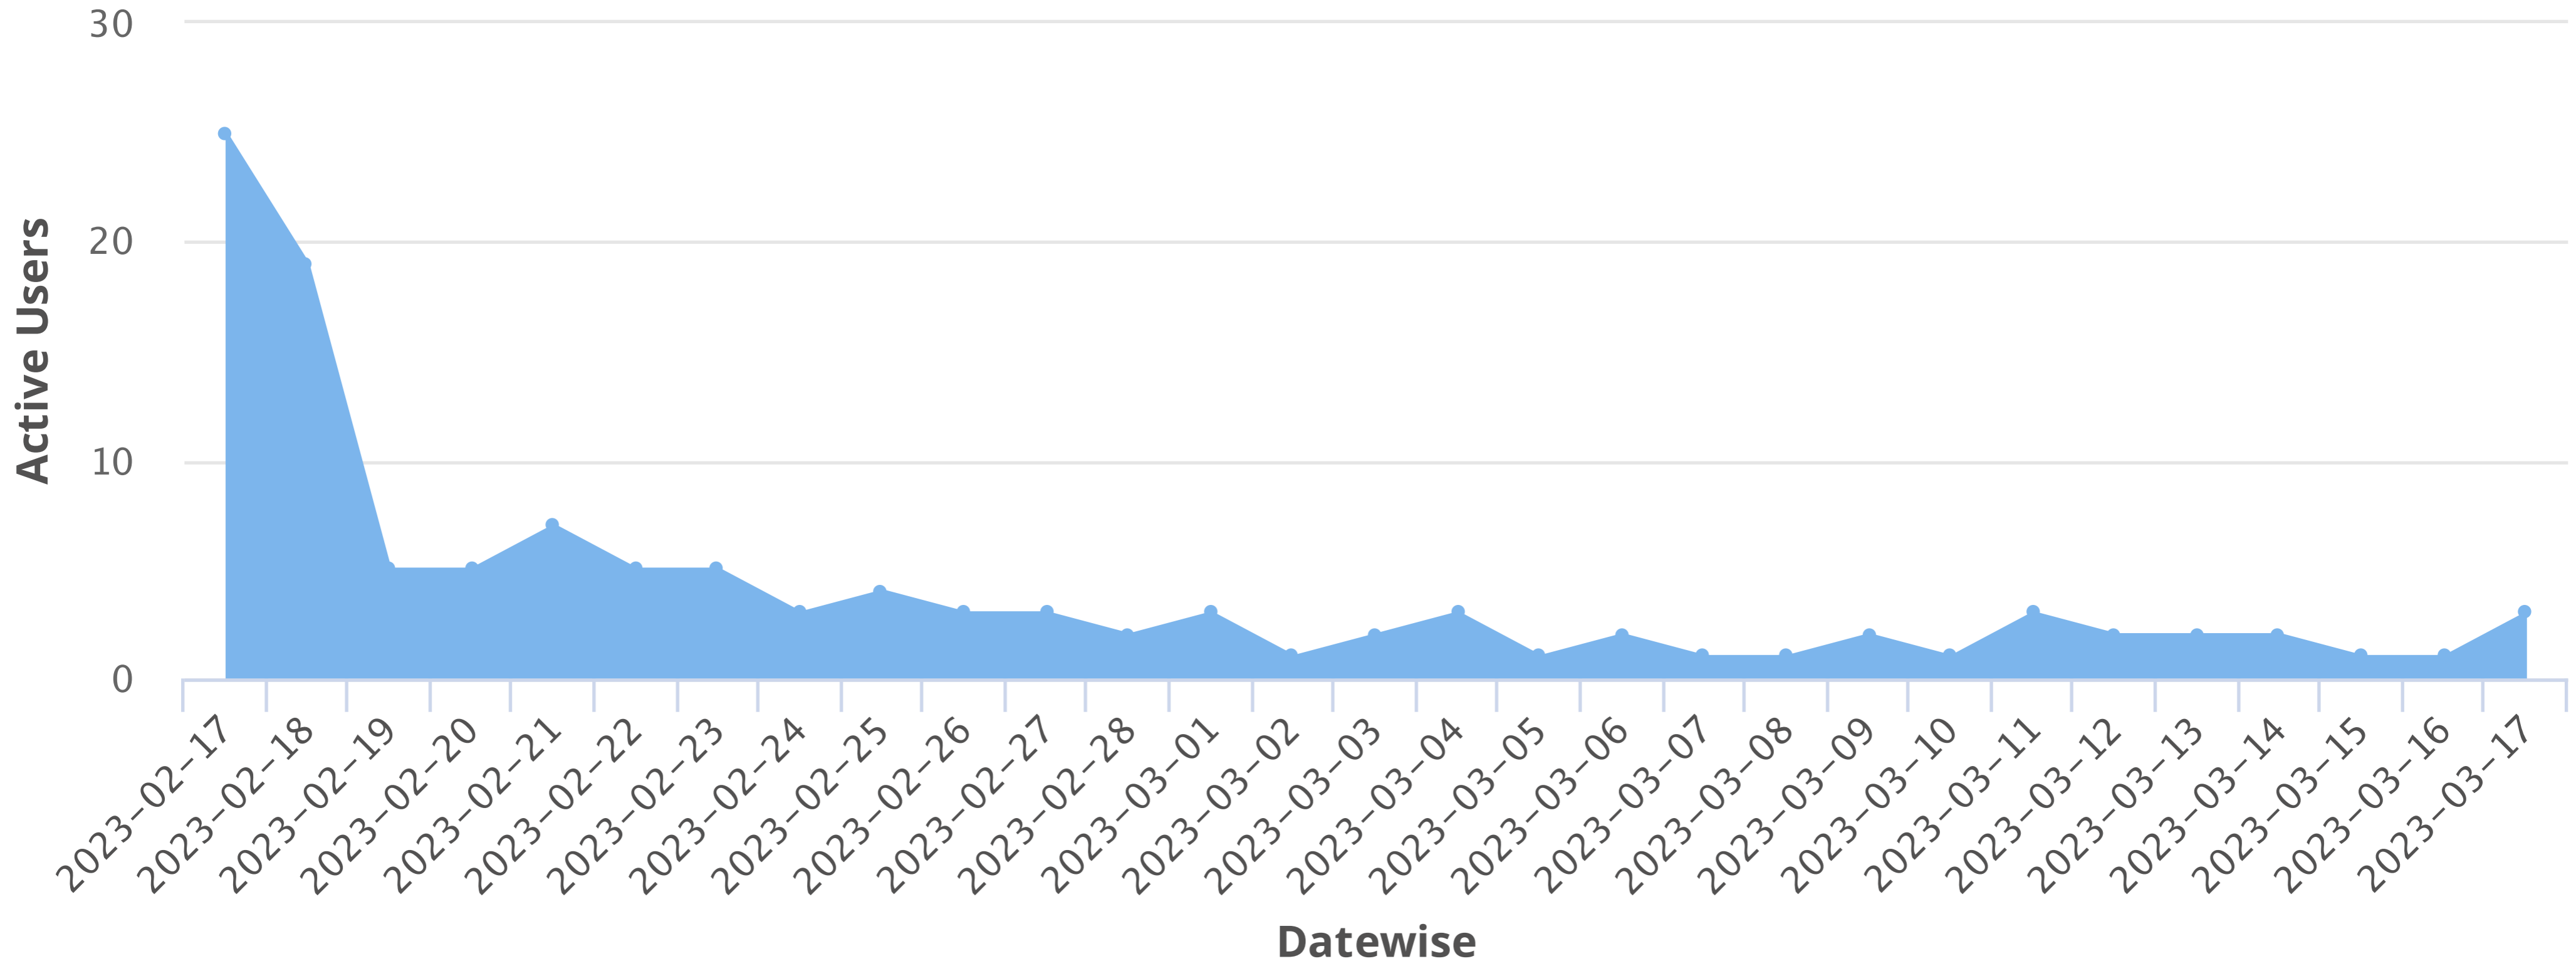

Sr.	From	To	Time Difference	Login Mode	Login IP
134	29/08/2019 03:04:00			Site	103.97.165.178
135	28/08/2019 11:12:52			Site	103.97.165.178
136	28/08/2019 11:06:18			Site	103.97.165.178
137	27/08/2019 11:53:05			Site	103.97.165.178
138	23/08/2019 11:25:51			Site	103.97.165.178
139	13/03/2019 03:33:15			Site	103.97.165.182
140	13/02/2019 04:36:49			Site	103.97.164.156
141	13/02/2019 04:35:24			Site	103.97.164.156
142	12/02/2019 01:09:01			Site	183.87.153.195

Active Users Report

Time Period: 2023-02-17 to 2023-03-18, Generated: 2023-03-18